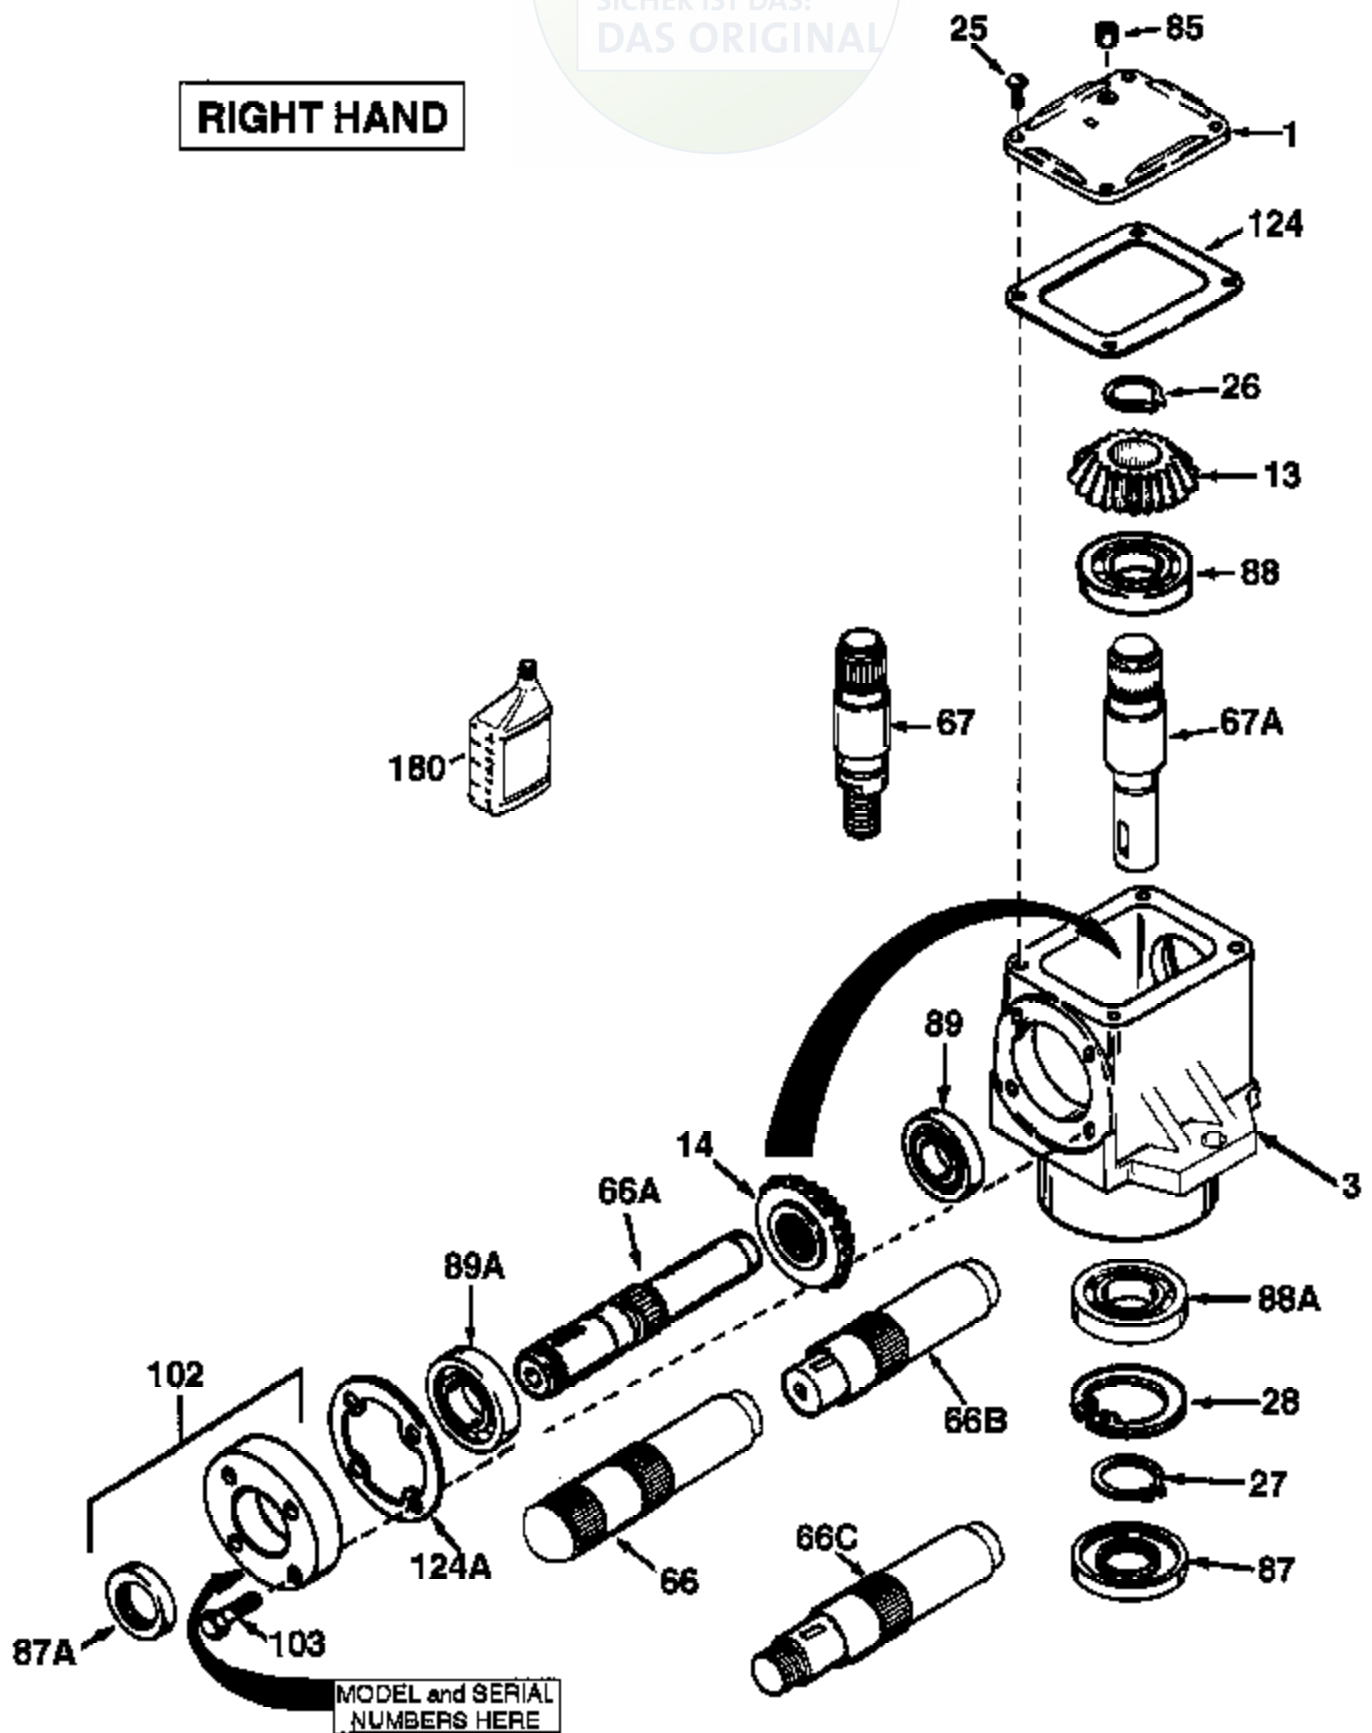

JOIST

SICHER IST DAS:
DAS ORIGINAL

RIGHT HAND

Ref #	Part Number	Qty	Description
1	772067		Cover
3	770026A		Right Angle Drive Housing
13	778101A		Miter Gear (17 teeth) (7/8" ID)
14	778210A		Miter Gear (17 teeth) (1" ID)
25	792025		Screw, 10-24 x 1/2"
26	788018		Retainer Ring
27	788019		Retainer Ring
66A	776228		Input Shaft (5-7/32" long)
67A	776295		Output Shaft (5.112" long)
85	792039		Pipe Plug, 1/8-27 (countersunk headle ss)
87A	788031		Oil Seal
87	788029		Oil Seal
88A	780034	1000-1000-042	Ball Bearing
88	780034	Peerless	Ball Bearing
89	780024		Ball Bearing
102	786029		Retainer Cap & Seal (Incl. 87A & 103)
103	792026		Screw, 1/4-20 x 7/8"
124A	788030B		Cap Gasket
124	788028		Cover Gasket
180	730229A		Gear Oil 80W90